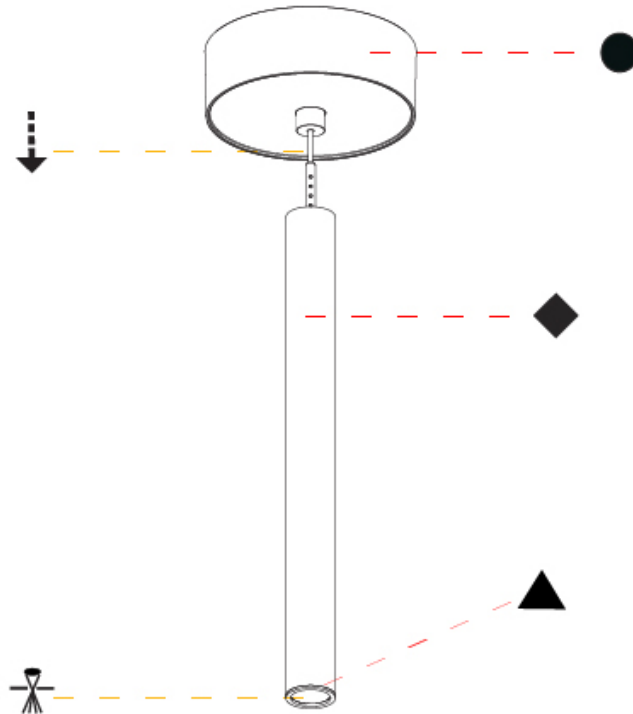

HANGOVER PLUG SHINE MONOPOINT SURFACE CANOPY SUSPENSION

A30848-

PROJECT

TYPE

SPECIFIER

QUANTITY

DATE

A